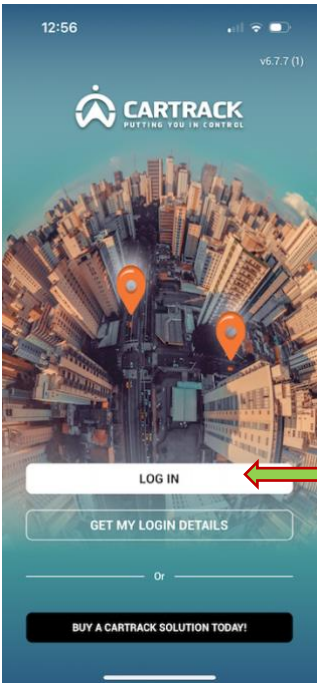

1 - Download the app on apple store [here](#) or play store [here](#).

2

Open the app on your phone:

Choose on LOG IN

3

You obtain this log in panel

Choose SUB USER

(Company log in)

(your mail)

(\* Change it by pressing

Forgot password

Thailand

Check :Stay Logged in

AND DONE

You can see and follow the car:

VAN 8