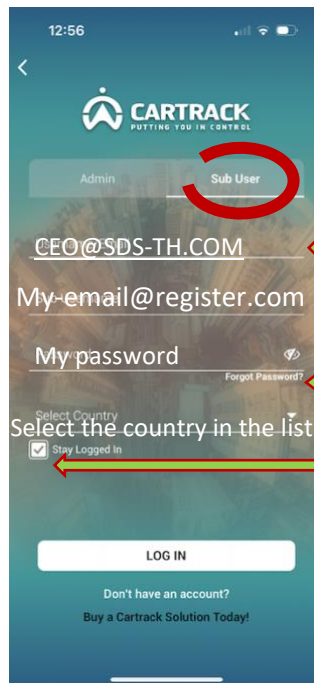

1 - Download the app on apple store [here](#) or play store [here](#).

2

Open the app on your phone:

Choose on LOG IN

3

You obtain this log in panel

Choose SUB USER

(Company log in)

(your mail)

(\* Change it by pressing

Forgot password

Thailand

Check :Stay Logged in

AND DONE

You can see and follow the car:

VAN 8